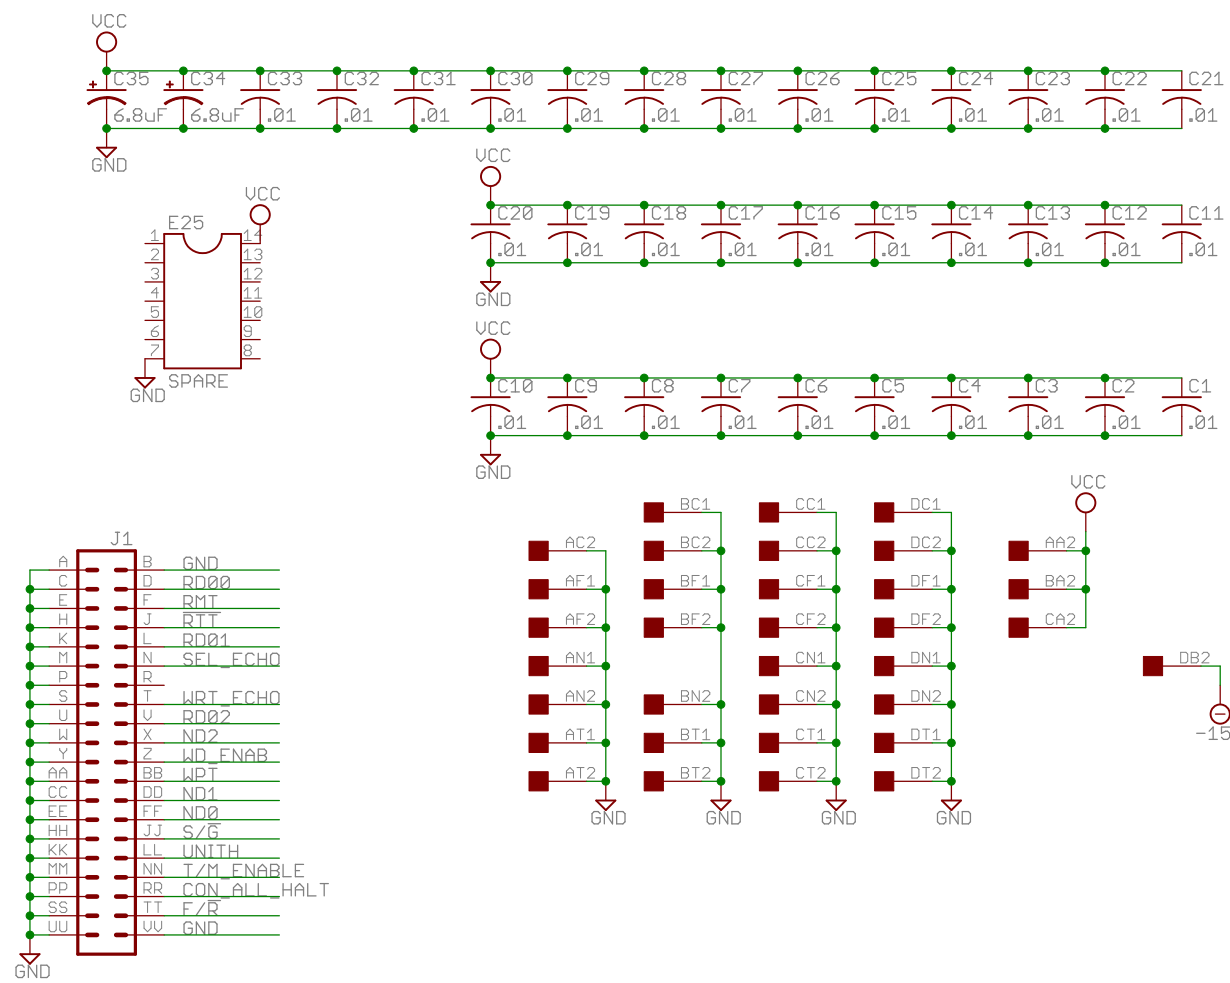

TD8E Simple DEctape Control	
TITLE: M868Hvrs1	
Document Number: E-CS-M868-0-1	REV: K
Date: 11/9/19 6:45 PM	Sheet: 2/3

TD8E Simple DECtape Control	
TITLE: M868Hvrs1	
Document Number: E-CS-M868-0-1	REU: K
Date: 11/9/19 6:45 PM	Sheet: 3/3