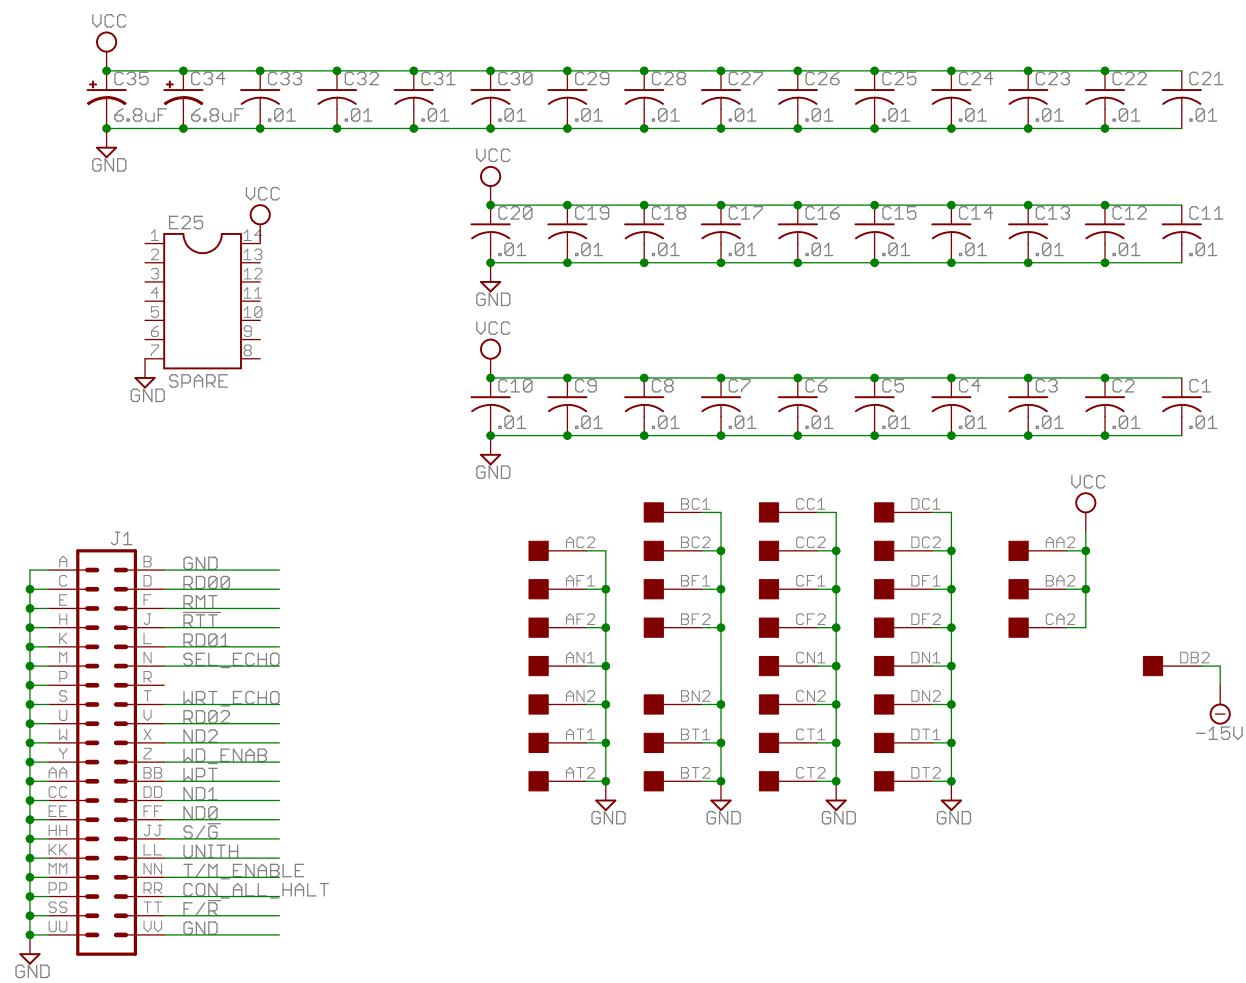

TD8E Simple DEctape Control	
TITLE: M868Hvrs2	
Document Number: E-CS-M868-0-1	REV: K
Date: 11/9/19 6:44 PM	Sheet: 2/3

TD8E Simple DEctape Control	
TITLE: M868Hvrs2	
Document Number: E-CS-M868-0-1	REU: K
Date: 11/9/19 6:44 PM	Sheet: 3/3